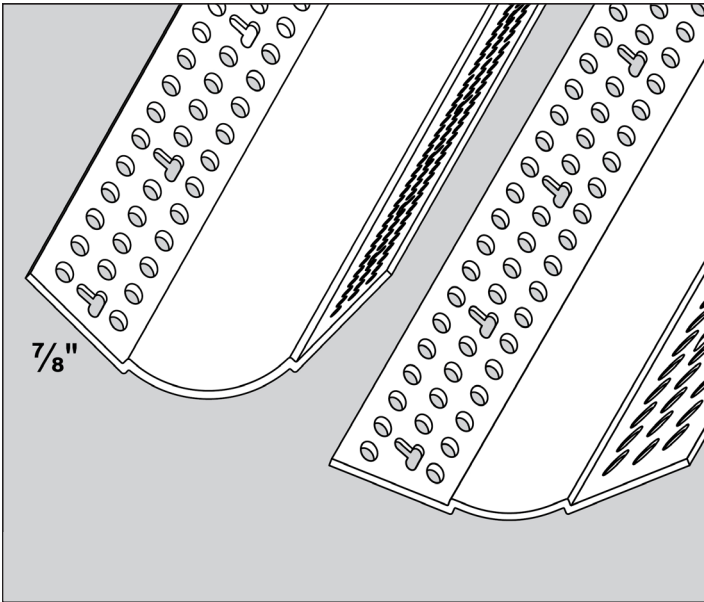

TRIM-TEX DRYWALL PRODUCTS

SUBMITTAL SHEET

Inside 3/4" R. Bullnose Corner Bead

STOCK #	NAME	PCS/BOX
7210	3/4" 90° INSIDE 10'	35

Description: Trim-Tex Inside 3/4" R. Bullnose & Splayed beads are designed to finish inside 90° and 135° drywall corners.

Applicable Standards: Rigid PVC products made by Trim-Tex achieve a Class A rating for flame spread and smoke developed when tested under ASTM E84.

Surface Characteristics: Trim-Tex products are made from PVC. PVC does not support combustion and is self extinguishing when the source of flame or heat is removed.