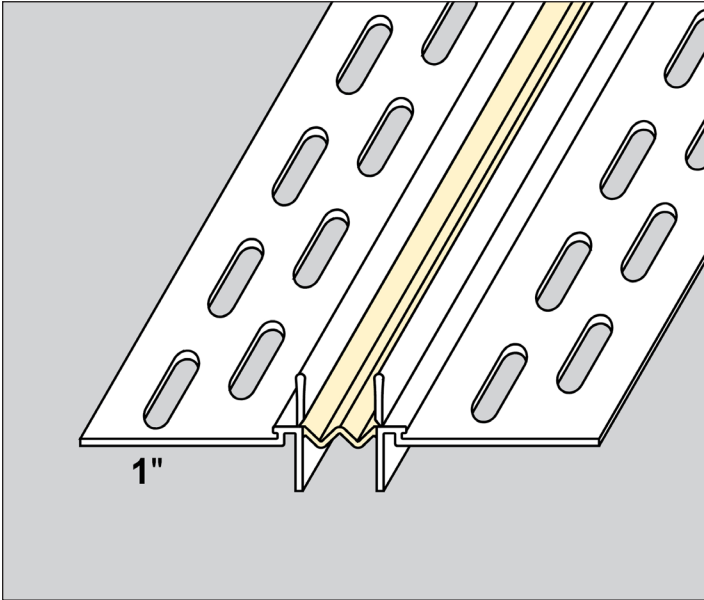

TRIM-TEX DRYWALL PRODUCTS

SUBMITTAL SHEET

Hideaway Expansion

STOCK #	NAME	PCS/BOX
2710	HIDEAWAY 10'	25

Description: Trim-Tex Hideaway Expansion is designed to allow for a full $\frac{3}{8}$ " in controlled wall movement.

Applicable Standards: Rigid PVC products made by Trim-Tex achieve a Class A rating for flame spread and smoke developed when tested under ASTM E84.

Surface Characteristics: Trim-Tex products are made from PVC. PVC does not support combustion and is self extinguishing when the source of flame or heat is removed.