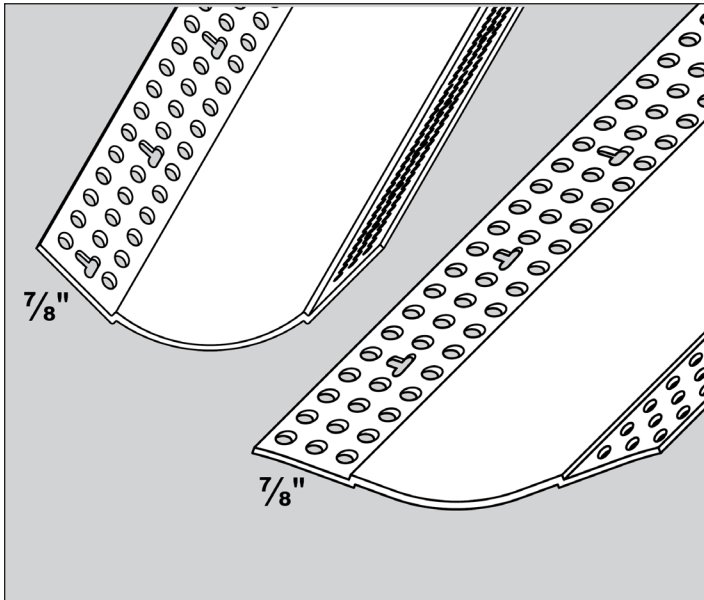

## 1 1/2" R. Bullnose Inside & Splayed Corner

STOCK #	NAME	PCS/BOX
7066	1 1/2" INSIDE 10'	30

**Description:** Trim-Tex 1 1/2" R. Bullnose Inside & Splayed beads are designed to finish inside 90° and 135° drywall corners.