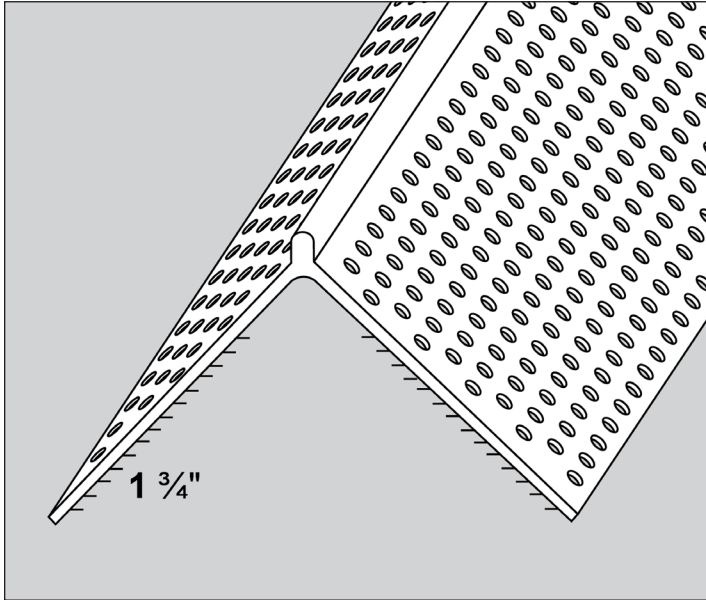

## Mud Set Rigid Jumbo Low Profile Corner

STOCK #	NAME	PCS/BOX
MSRJ10LP	MS RIGID JUMBO 10'	50

**Description:** Trim-Tex Mud Set Rigid Jumbo Low Profile Corner Bead is designed to finish outside 90° drywall corners.