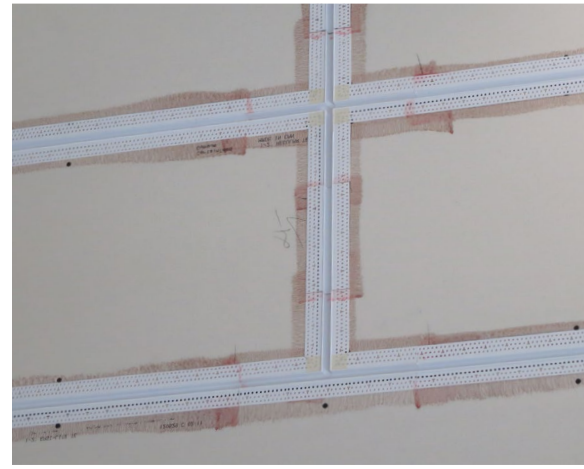

TRIM-TEX

DRYWALL PRODUCTS

Architectural Reveals

Trim-Tex Architectural Reveals are available in a wide variety of widths and depths. The properties of rigid vinyl allow the reveals to form around curved walls with the additional benefit of 1/8" of built-in expansion. Trim-Tex Architectural Reveals, half the cost of aluminum reveals with twice the benefits.

Architectural Reveal Radius Chart

Minimum inside and outside radius the reveal can finish

REVEALS				Z SHADOW			
STOCK NO.	A+B SIZE	INSIDE	OUTSIDE	STOCK NO.	A+B SIZE	INSIDE	OUTSIDE
AS5150	1/4" x 1/4"	1'	1'	AS5450	1/4" x 1/2"	12'	20'
AS5170	1/4" x 3/4"	2'	2'	AS5410	1/2" x 1/4"	12'	20'
AS5110	1/2" x 1/2"	6'	3'	AS5510	1/2" x 1/2"	12'	20'
AS5210	1/2" x 3/4"	8'	6'	AS5610	1/2" x 3/4"	12'	20'
AS5310	1/2" x 1"	9'	4'	AS5650	1/2" x 1"	20'	40'
AS5320	5/8" x 1/2"	8'	4'	AS5710	5/8" x 1/4"	12'	20'
AS5325	5/8" x 5/8"	9'	4'	AS5750	5/8" x 3/8"	12'	20'
AS5160	1/2" x 1/4"	6'	3'	AS5810	5/8" x 1/2"	20'	25'
AS5340	5/8" x 1"	24'	12'	AS5910	5/8" x 3/4"	20'	25'
AS5350	5/8" x 2"	30'	15'	AS5960	5/8" x 1 1/4"	30'	60'
				AS6010	5/8" x 5/8"	20'	25'

F REVEALS			
STOCK NO.	A+B SIZE	INSIDE	OUTSIDE
AS8710	1/2" x 1/2"	7'	6'
AS8730	1/2" x 3/4"	7'	6'
AS8740	1/2" x 1"	8'	6'
AS8750	5/8" x 5/8"	9'	7'